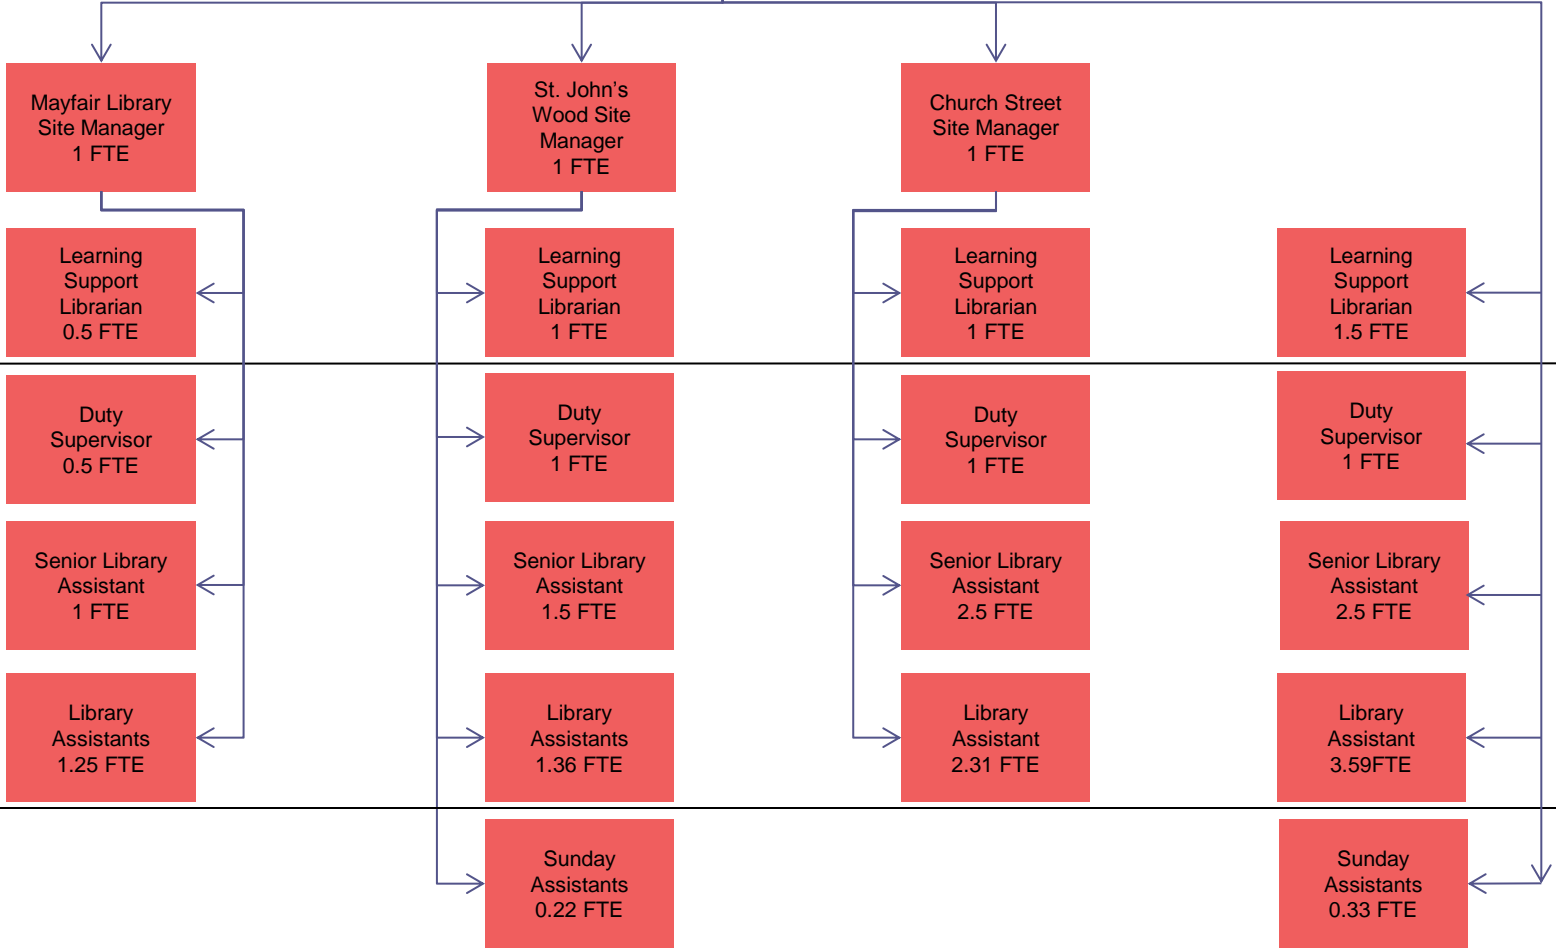

Senior Library
Assistant
3 FTE

Library
Assistants
3.11 FTE

Library
Assistants
2.14 FTE

Library
Assistant
2.31 FTE
(1.FTE externally
funded)

•Band 1

Sunday
Assistants
0.39 FTE

Sunday
Assistants
0.33 FTE

•Band 3

Area Manager
(North)
Marylebone site
manager

WCC Pay scale & equivalent	AS IS FTE
Band 3	7
Band 2	19.51
Band 1	0.55
Total	27.05

•Band 2

•Band 1

Area Manager
RBKC (and
Brompton site
manager)

WCC Pay scale & equivalent	AS IS FTE
Band 3	7
Band 2	19.88
Band 1	20.45
Total	47.33