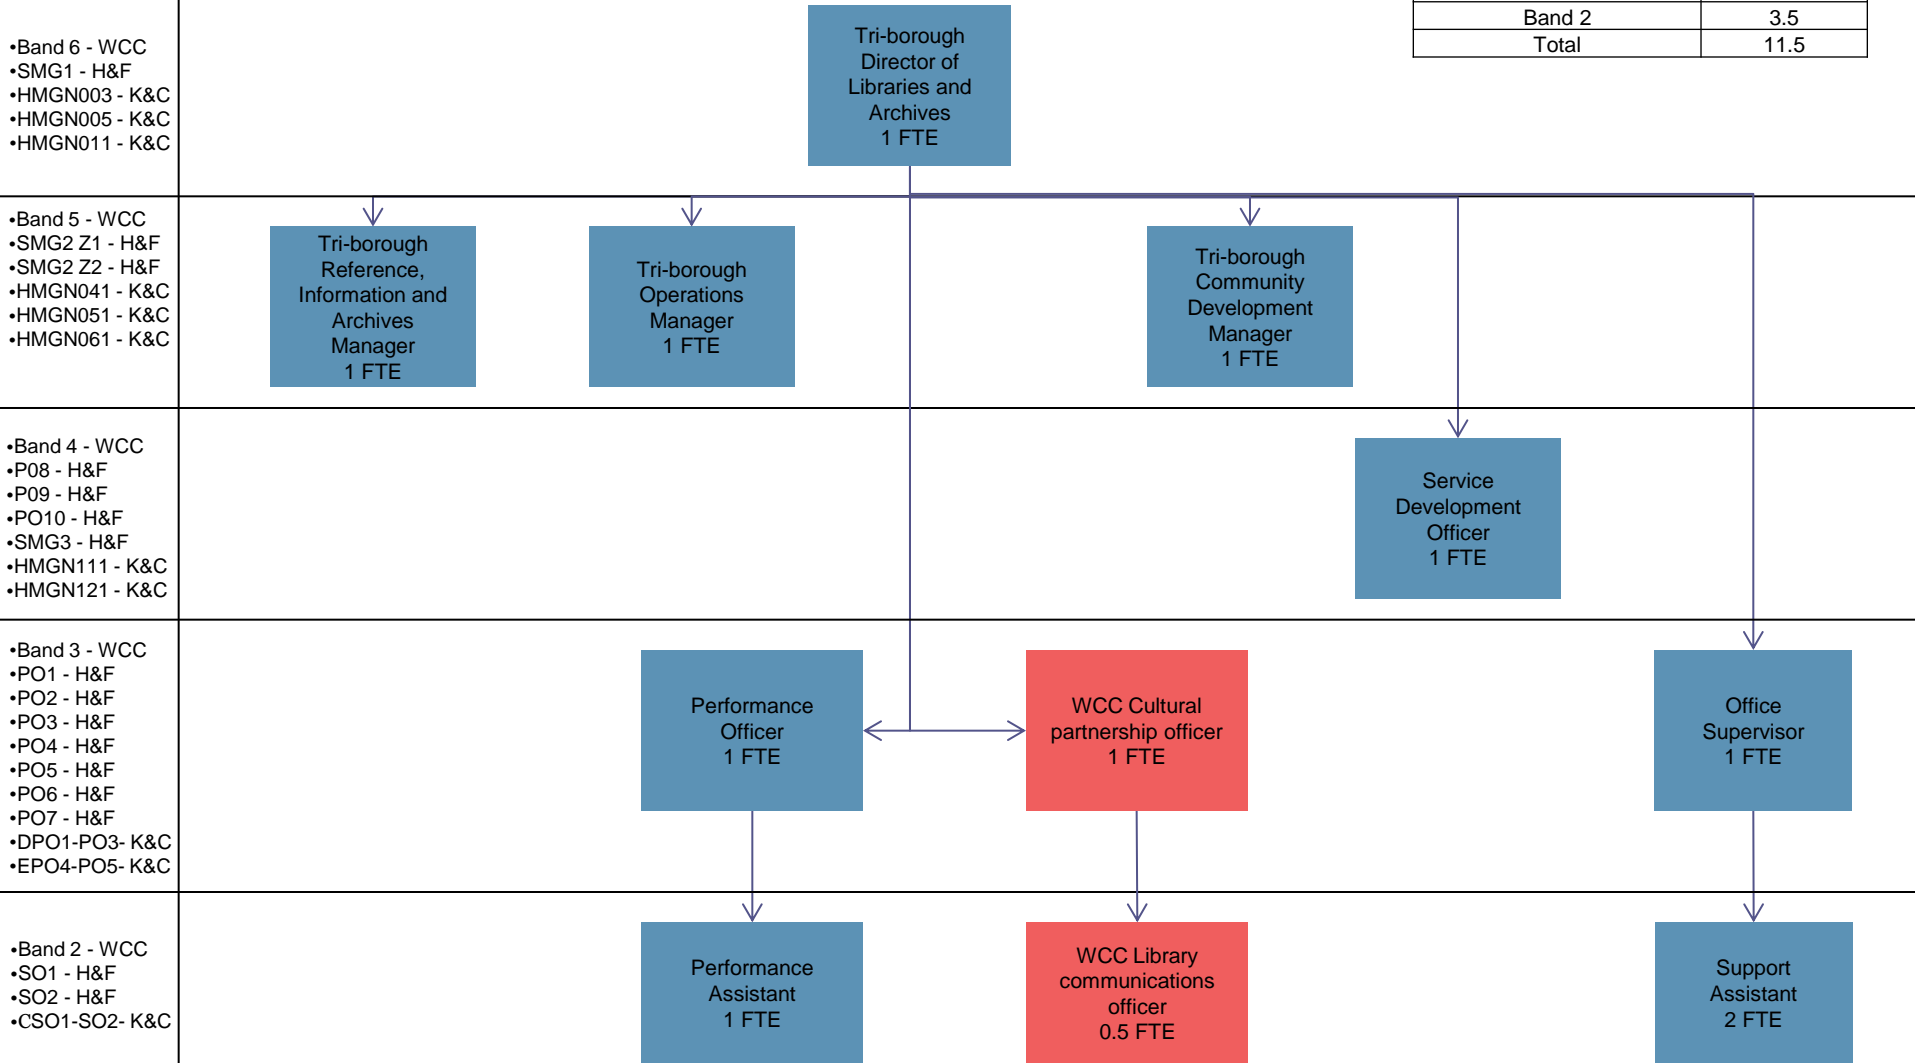

Libraries and Archives - current structure

Version 1

26.09.16

Tri-borough Library and Archive service (Senior Management Team)

WCC Pay scale & equivalent	AS IS FTE
Band 6	1
Band 5	3
Band 4	1
Band 3	3
Band 2	3.5
Total	11.5

Tri-borough Reference, Information and Archives

- Band 5 - WCC
- SMG2 Z1 - H&F
- SMG2 Z2 - H&F
- HMGNO41 - K&C
- HMGNO51 - K&C
- HMGNO61 - K&C

WCC Pay scale & equivalent	AS IS FTE
Band 3	20
Band 2	29.69
Total	49.69