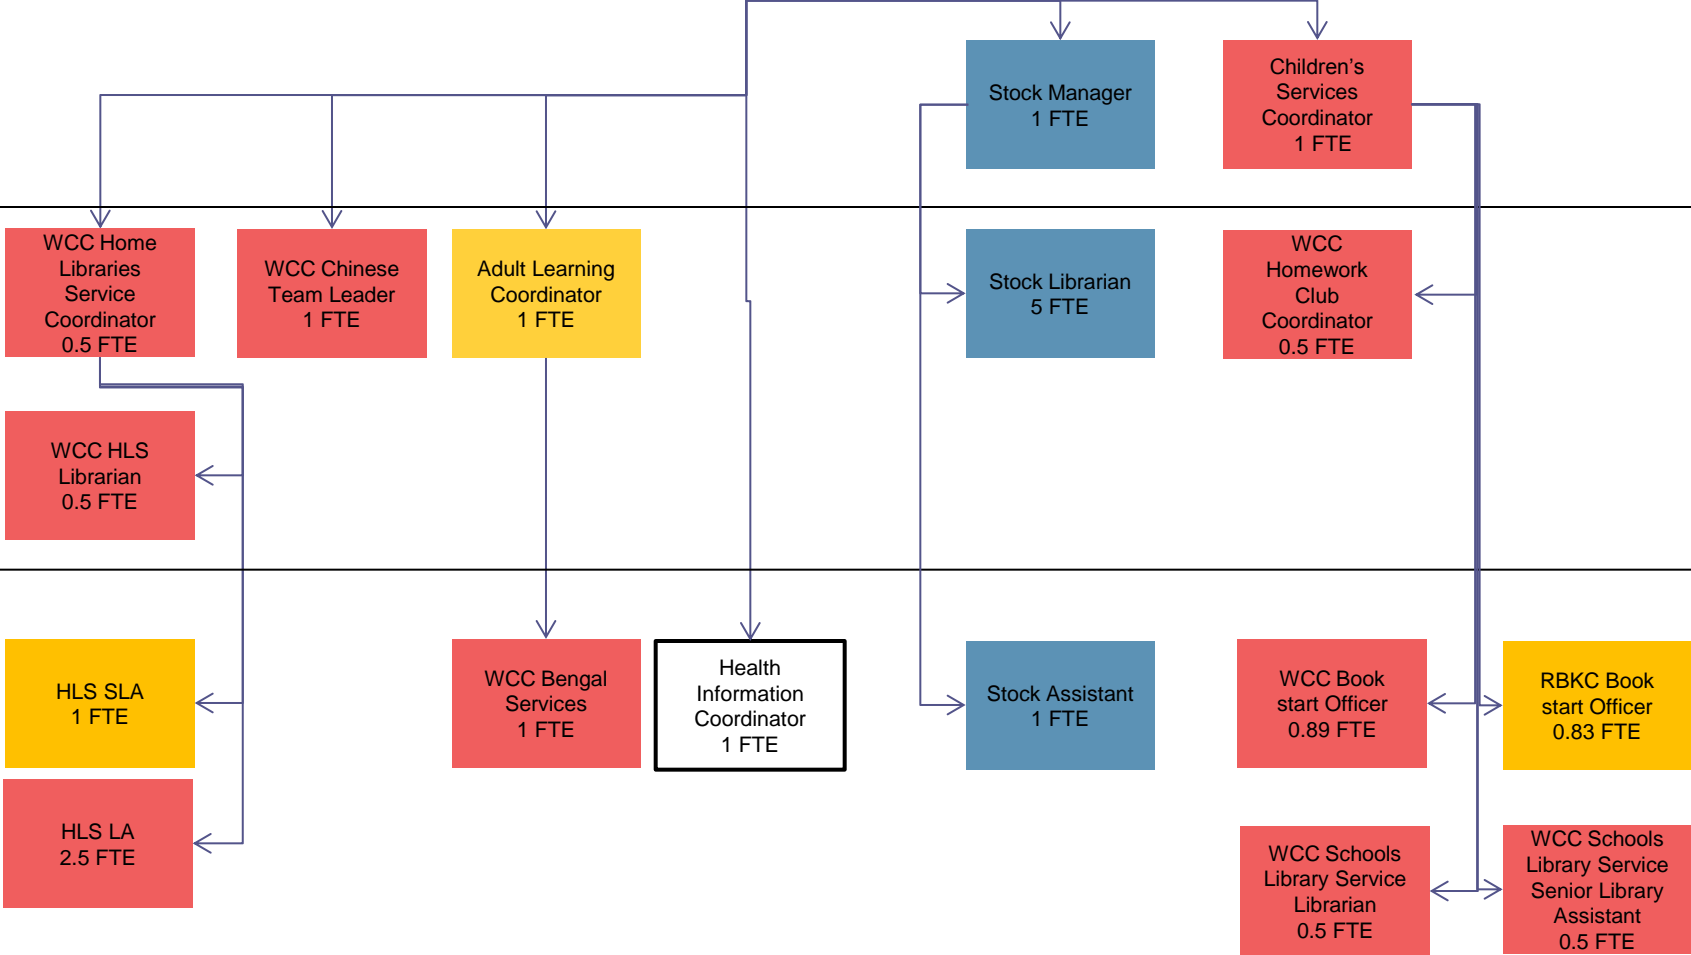

Tri-borough Community Development

WCC Pay scale & equivalent	AS IS FTE
Band 4	2
Band 3	8.5
Band 2	8.22
Total	18.72

- Band 5 - WCC
- SMG2 Z1 - H&F
- SMG2 Z2 - H&F
- HMG041 - K&C
- HMG051 - K&C
- HMG061 - K&C

- Band 4 - WCC
- P08 - H&F
- P09 - H&F
- P010 - H&F
- SMG3 - H&F
- HMG111 - K&C
- HMG121 - K&C

- Band 3 - WCC
- PO1 - H&F
- PO2 - H&F
- PO3 - H&F
- PO4 - H&F
- PO5 - H&F
- PO6 - H&F
- PO7 - H&F
- DPO1-PO3- K&C
- EPO4-PO5- K&C

- Band 2 - WCC
- SO1 - H&F
- SO2 - H&F
- CSO1-SO2- K&C

Operations team

WCC Pay scale & equivalent	AS IS FTE
Band 3	4
Total	4

Tri-borough
Operations
Manager

Area Manager
(West)
1 FTE

Area Manager
(South)
1 FTE

Area Manager
(North)
1 FTE

Area Manager
RBKC
1 FTE

Area Manager
LBHF
1 FTE

- Band 5 - WCC
- SMG2 Z1 - H&F
- SMG2 Z2 - H&F
- HMGNO41 - K&C
- HMGNO51 - K&C
- HMGNO61 - K&C

- Band 3 - WCC
- PO1 - H&F
- PO2 - H&F
- PO3 - H&F
- PO4 - H&F
- PO5 - H&F
- PO6 - H&F
- PO7 - H&F
- DPO1-PO3- K&C
- EPO4-PO5- K&C