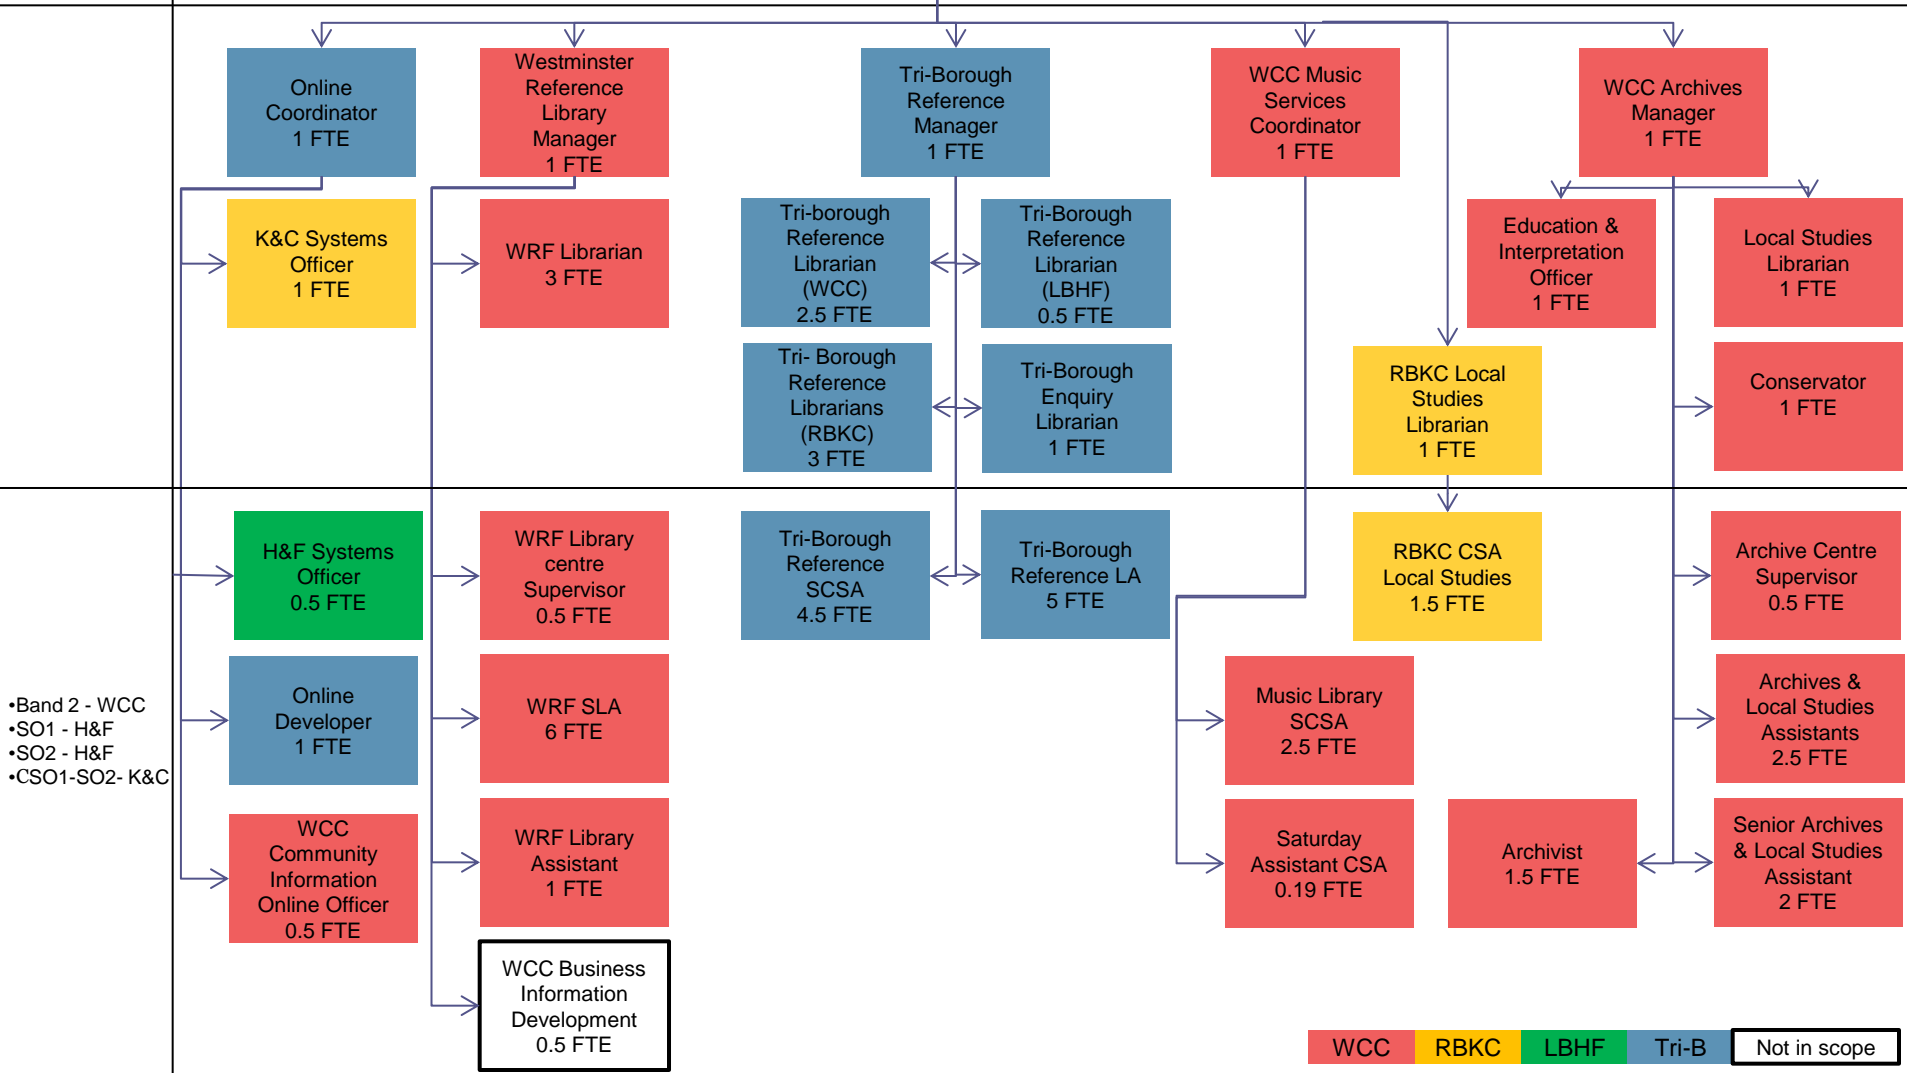

Libraries and Archives - current structure

Version 1

26.09.16

Tri-borough Library and Archive service (Senior Management Team)

WCC Pay scale & equivalent	AS IS FTE
Band 6	1
Band 5	3
Band 4	1
Band 3	3
Band 2	3.5
Total	11.5

Tri-borough Reference, Information and Archives

- Band 5 - WCC
- SMG2 Z1 - H&F
- SMG2 Z2 - H&F
- HMGNO41 - K&C
- HMGNO51 - K&C
- HMGNO61 - K&C

WCC Pay scale & equivalent	AS IS FTE
Band 3	20
Band 2	29.69
Total	49.69

- Band 4 - WCC
- P08 - H&F
- P09 - H&F
- P010 - H&F
- SMG3 - H&F
- HMG111 - K&C
- HMG121 - K&C

- Band 3 - WCC
- PO1 - H&F
- PO2 - H&F
- PO3 - H&F
- PO4 - H&F
- PO5 - H&F
- PO6 - H&F
- PO7 - H&F
- DPO1-PO3- K&C
- EPO4-PO5- K&C